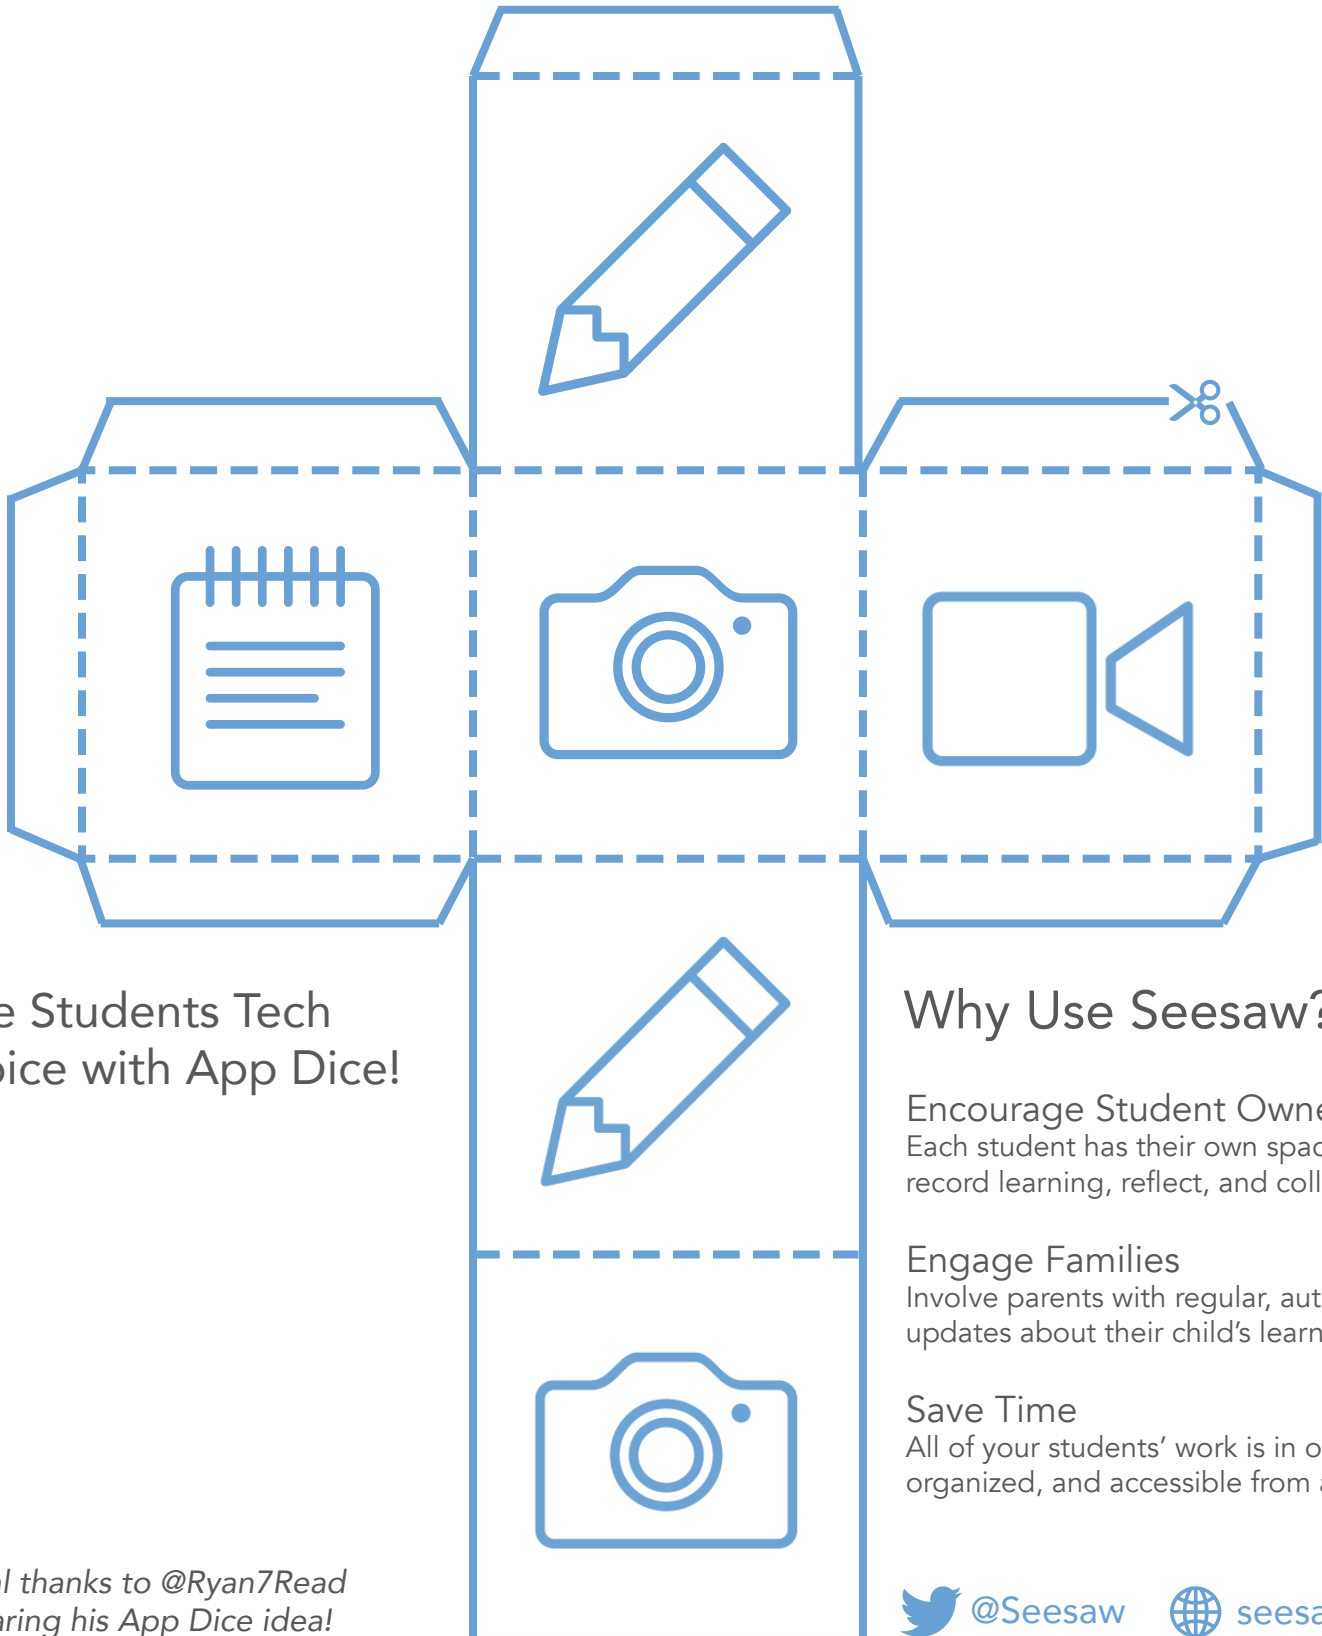

Seesaw

Student Driven Digital Portfolios

Give Students Tech Choice with App Dice!

Why Use Seesaw?

Encourage Student Ownership
Each student has their own space to record learning, reflect, and collaborate.

Engage Families
Involve parents with regular, automatic updates about their child's learning.

Save Time
All of your students' work is in one place, organized, and accessible from anywhere.

Special thanks to @Ryan7Read for sharing his App Dice idea!